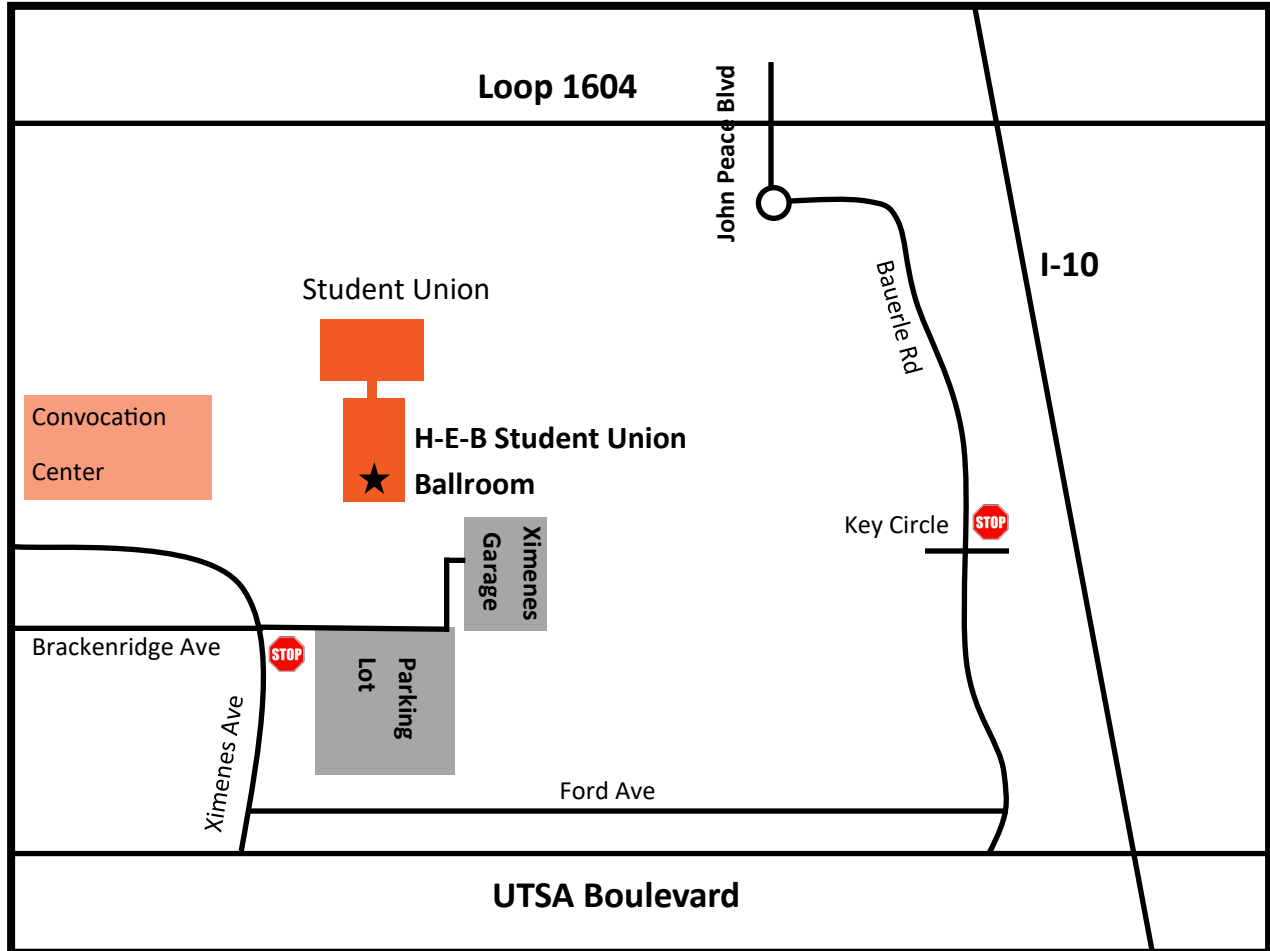

The University of Texas at San Antonio
 1 UTSA Circle
 San Antonio, Texas 78249

Map not to scale

Exit off 1604

- Take exit to UTSA, La Cantera Parkway / John Peace Blvd
- Take roundabout to Bauerle Rd
- Right on Ford Ave
- Right on Ximenes Ave
- Right on Brackenridge Ave
- Park in Ximenes Garage

★ SURF Conference

Exit off I-10

- Take exit UTSA Blvd
- Right on Ximenes Ave
- Right on Brackenridge Ave
- Park in Ximenes Garage

★ SURF Conference